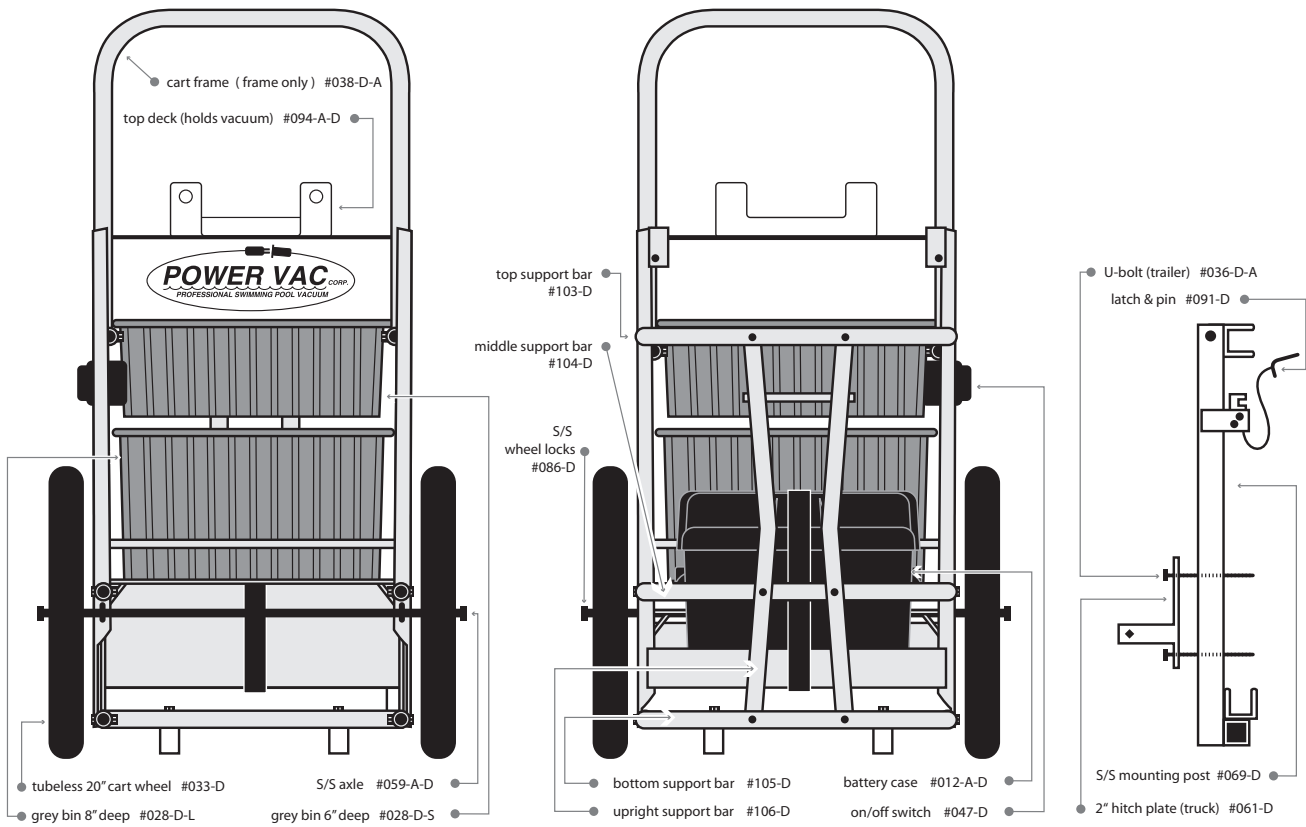

# SERVICE CART

# PARTS LIST 2012

PART #	DISCRIPTION SERVICE CART
<b>LARGE SERVICE CARTS</b>	
<b>038-D</b>	<b>Large Service Cart With Truck /Trailer Mount &amp; Hitch (Cart Only/Vacuum Not Included)</b>
<b>038-B-D</b>	<b>Large Service Cart Without Truck /Trailer Mount &amp; Hitch (Cart Only/Vacuum Not Included)</b>
<b>REPLACEMENT PARTS</b>	
038-D-A	Replacement Cart <u>Frame Only</u>
012-A-D	Large Battery Case With Female Plug
028-D-S	Grey Bin 6" Deep
028-D-L	Grey Bin 8" Deep
033-D	20" Tubeless Tire With 2 Bearings
036-D	Large U-Bolt For Hitch Plate (For Low Riding Vehicles)
036-D-A	Medium U-Bolt For Hitch Plate
047-D	Marine On/Off Battery Switch W/ Wiring + Female Plug
049-B-D	Wheel Bearing For 20" Tubeless Tire
059-A-D	Stainless Steel Axal
061-D	2" Hitch Plate (Truck Mount)
069-D	S/S Mounting Post W/ Lock & Pinnacle
083-D	Nylon Bumper Feet
084-12-D	12" Bungee Strap
084-18-D	18" Bungee Strap
086-D	S/S Wheel Lock Nut (Split Collar)
091-D	S/S Locking Latch & Pin For Large Cart
094-A-D	Universal Fit Aluminum Top Deck (Holds Vacuum)
103-D	Top Support Bar For Lg Svc Cart
104-D	Middle Support Bar For Lg Svc Cart
105-D	Bottom Support Bar For Lg Svc Cart
106-D	Single Upright Support Bar For Lg Svc Cart