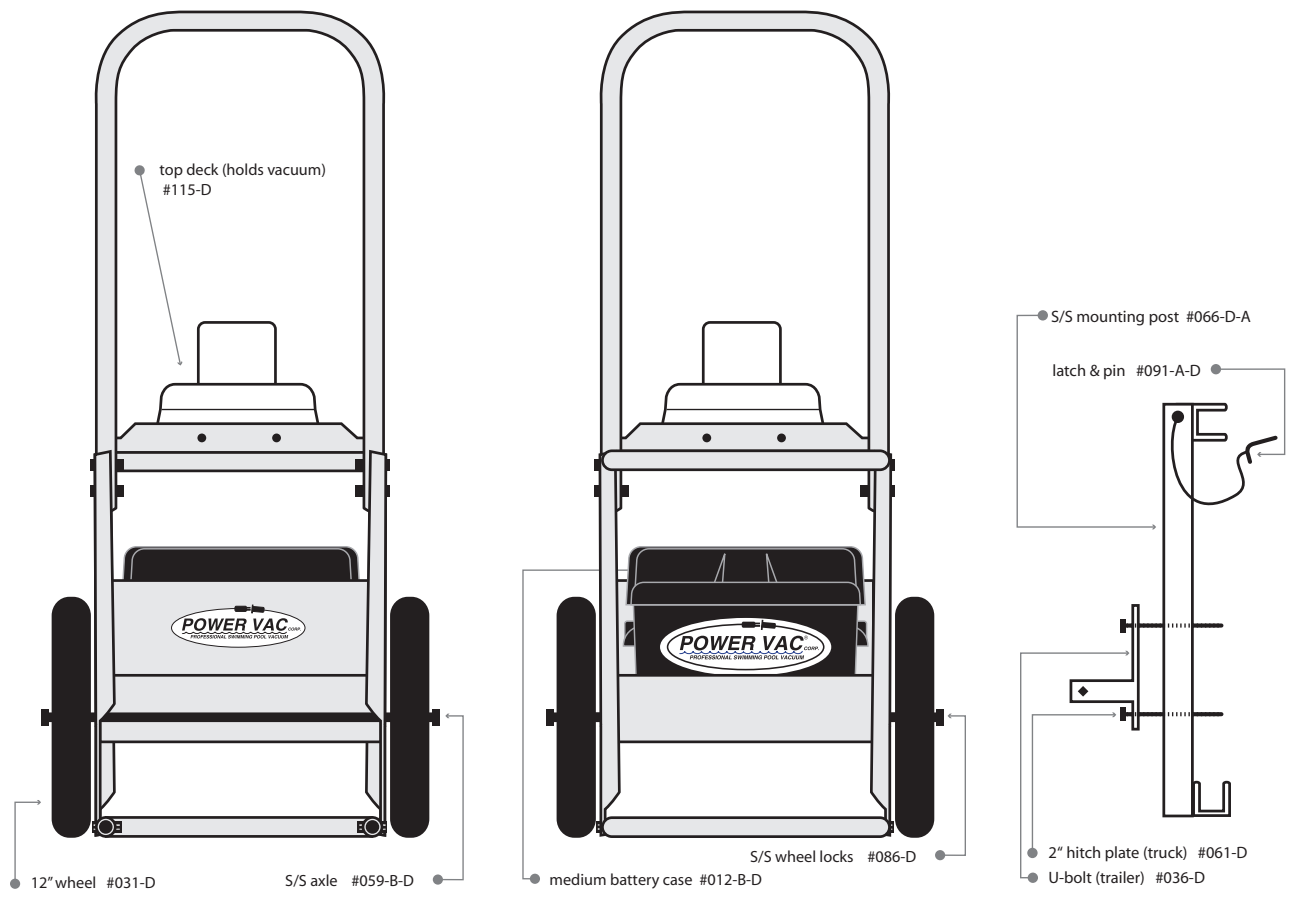

MINI CART

PARTS LIST 2012

CONTACT YOUR DISTRIBUTOR TO PLACE AN ORDER.

PART #	DISCRIPTION MINI CART
MINI SERVICE CARTS	
067-D	Mini Cart With Truck/Trailer Mount & 2" Hitch
068-D	Mini Cart (Cart Only)
REPLACEMENT PARTS	
012-B-D	Medium Battery Case With Female Plug
031-D	12" Wheel With 2 Bearings
036-D	Medium U-Bolt For Hitch Plate
049-A-D	Wheel Bearing For 12" Wheel
059-B-D	Stainless Steel Axal
061-D	2" Hitch Plate
066-D	S/S Mounting Post
084-12-D	12" Bungee Strap
086-D	S/S Wheel Lock Nut (Split Collar)
091-A-D	S/S Locking Latch & Pin For Mini Cart
115-D	ABS Plastic Top Deck For Mini Cart